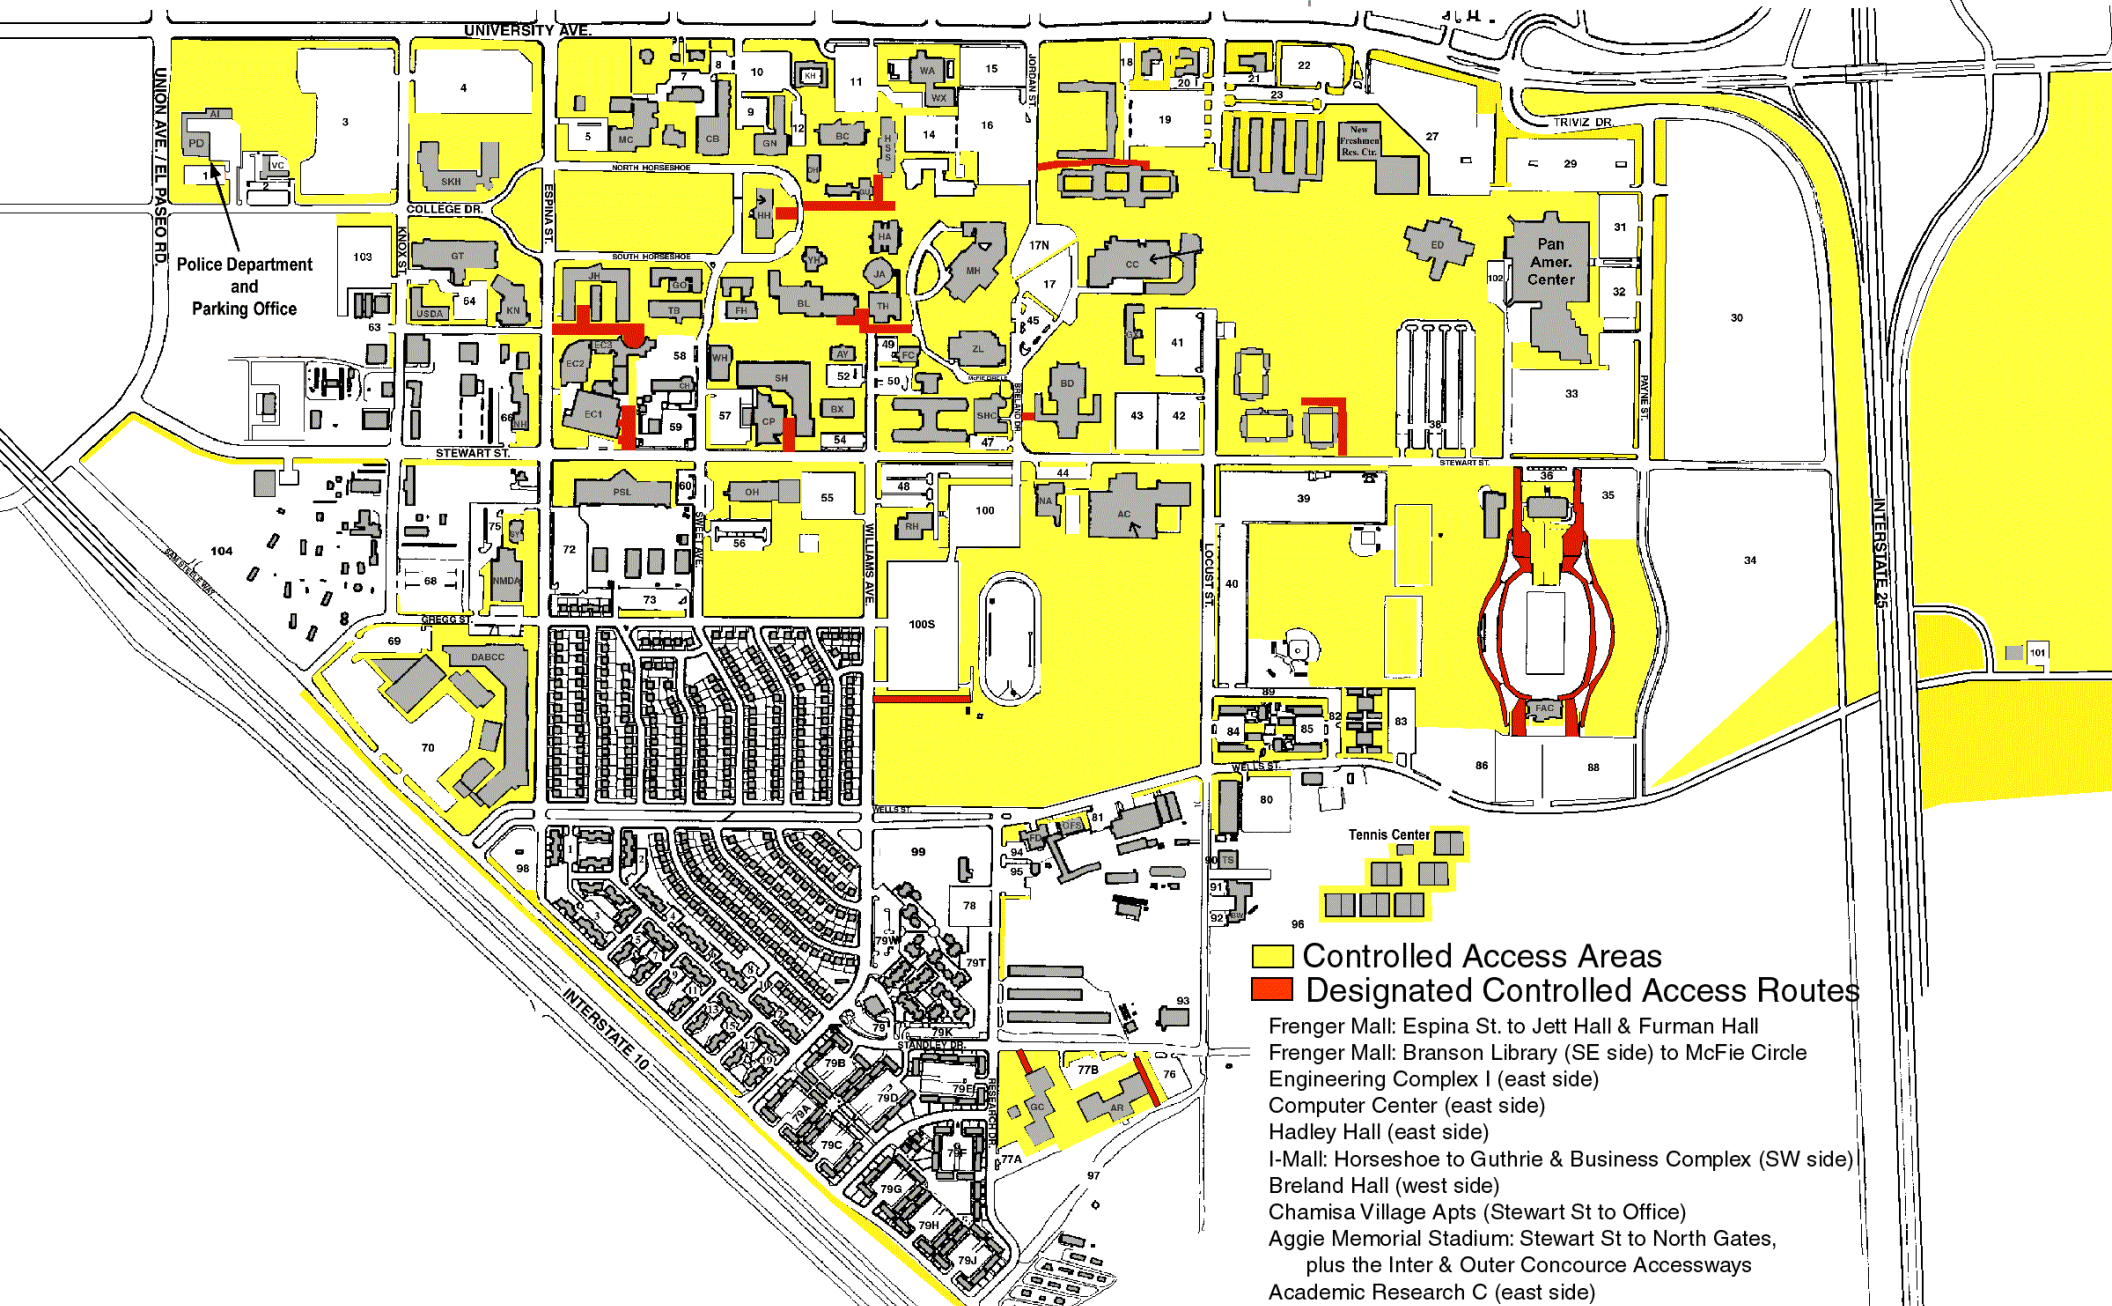

NMSU Controlled Access Policy

Affected campus areas and restricted access routes

- Controlled Access Areas
- Designated Controlled Access Routes

- Frenger Mall: Espina St. to Jett Hall & Furman Hall
- Frenger Mall: Branson Library (SE side) to McFie Circle
- Engineering Complex I (east side)
- Computer Center (east side)
- Hadley Hall (east side)
- I-Mall: Horseshoe to Guthrie & Business Complex (SW side)
- Breland Hall (west side)
- Chamisa Village Apts (Stewart St to Office)
- Aggie Memorial Stadium: Stewart St to North Gates,
plus the Inter & Outer Concourse Accessways
- Academic Research C (east side)
- Gensis Complex Unit C (north side)
- Intermural Field: Williams St to Observatory